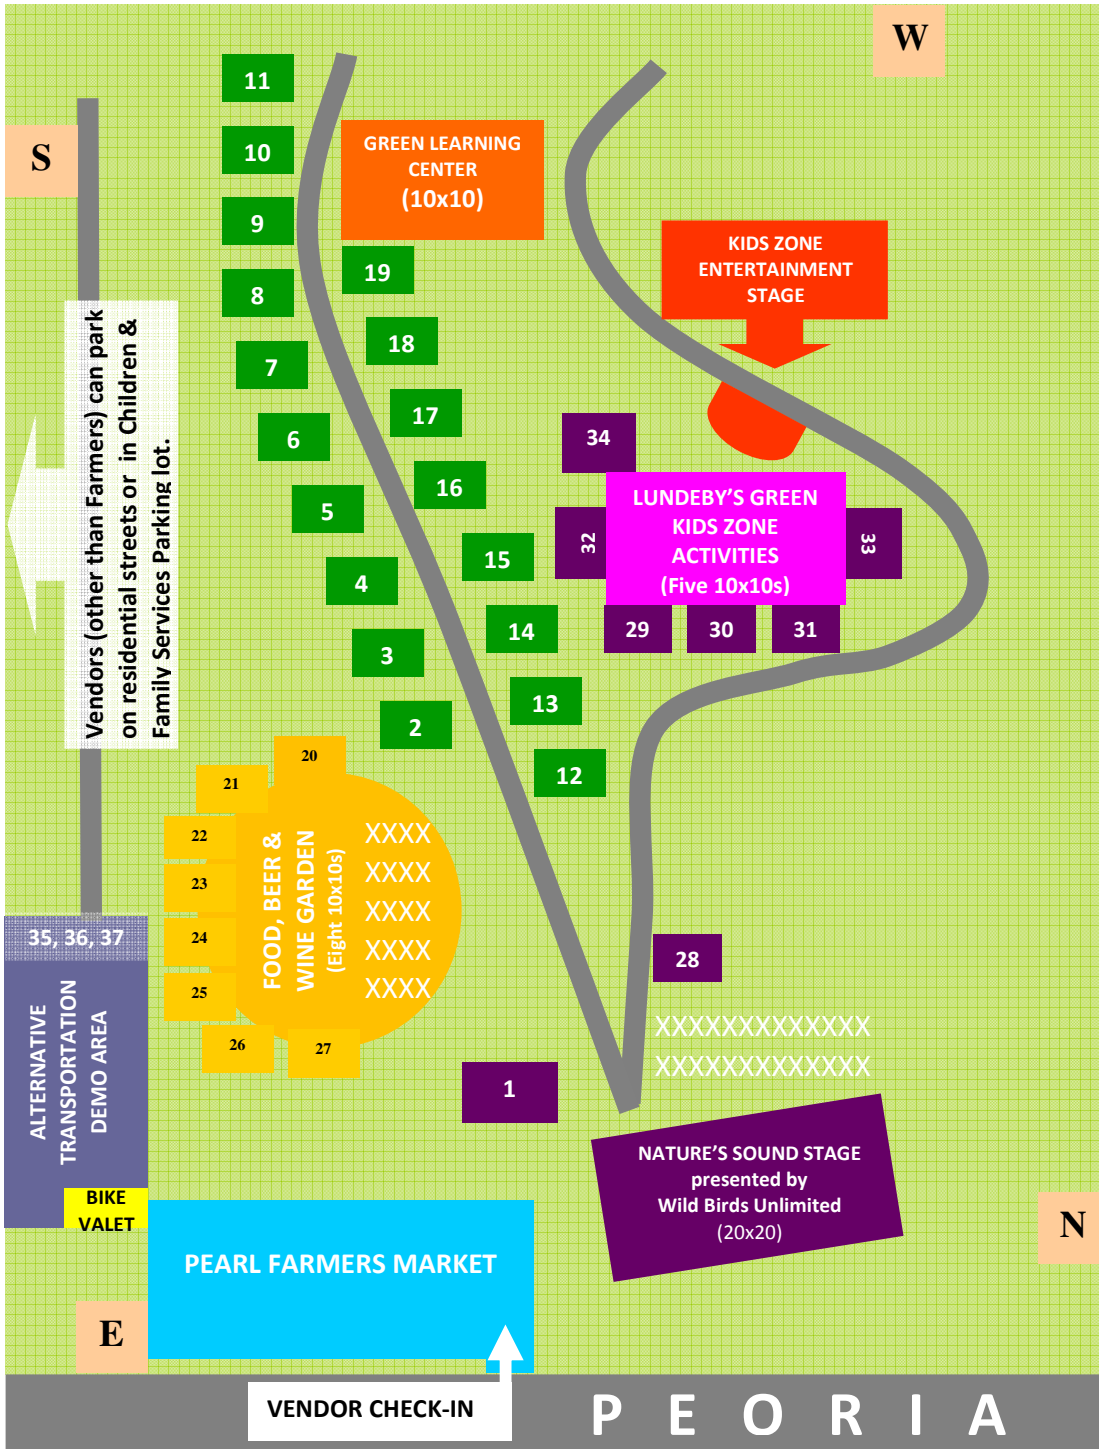

Festival Earth at Centennial Park

Presented by Southwood Landscape & Nursery

- 1: Southwood
- 2: Midland Recycling
- 3: Blue Sun Therapies
- 4: Go Natural
- 5: Natural Evolution
- 6: Tulsa Gas Tech.
- 7: Green Collar Energy
- 8: Blue Thumb
- 9: City of Tulsa/Kathryn S.
- 10: GC Sierra Club
- 11: SPCA
- 12: Millennium Center
- 13: TYPROS
- 14: Sustainable Tulsa
- 15: Global Gardens
- 16: INCOG
- 17: Sustainable GC
- 18: Carrie Dickerson Foundation
- 19: Executive Chefs
- 20: Territory Cellars
- 21: Marco's Pizza
- 22: Choc Beer
- 23: Chipotle
- 24: Sobe Life Water
- 25: Luna Bread
- 26: Sparks Vineyard & Winery
- 27: Bohemia Chocolate
- 28: Wild Birds Unlimited
- 29: Lundebly's EcoBaby
- 30: Holistic Moms Network
- 31: City of Tulsa/Lauren
- 32: Global Gardens
- 33: Purple Glaze
- 34: Oxley Nature Center
- 35: Toyota
- 36: MyStaf
- 37: Tulsa Scooters

- X: Seating open to public
- Red circle: Kids Entertainment
- Pink circle: Kids Zone
- Grey circle: Kids Zone Booths
- Yellow circle: Food/Beverage
- Blue circle: Farmer's Market
- Dark blue circle: Alternative Transportation
- Green circle: Green Street
- Yellow circle: Bike Valet
- Grey line: Sidewalks